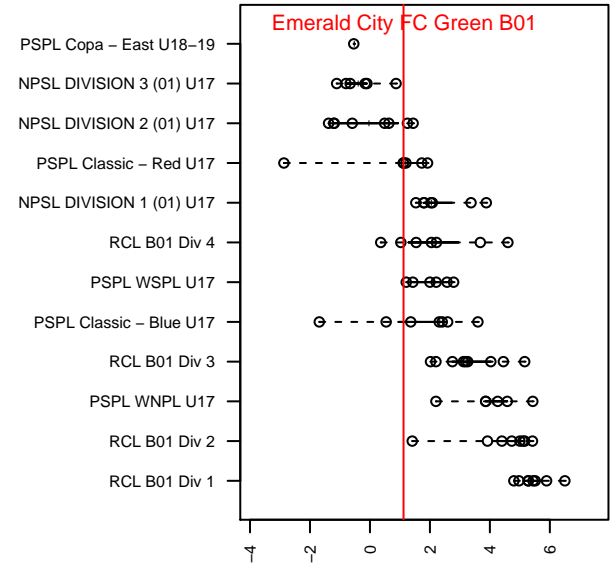

Emerald City FC Green B01

Emerald City FC
 Seattle, WA
 B01 total strength=1401
 attack=9.39 defense=6.84
 fall league = PSPL Classic – Red U17
 notes= Barton 2015

alt names used:
 Emerald City FC B01
 EMERALD CITY FC ECFC M01 GREEN (WA)
 Emerald City FC M01 Green
 Emerald City FC B01 Green

Venues played:
 2017 PSPL Classic – Red U17
 2017 Labor Day Cup BU17 Silver
 2017 WA Cup Bronze U17
 2017 PSPL Win HS Classic 1 – West U17

Emerald City FC Green B01
 Dots are actual minus expected GF (blue circles) and GA (red triangles).
 Blue line is smoothed change in attack strength. Red is smoothed change in defense strength.

**attack and defense variance (black dot)
relative to other teams
and top 10 in region**

**attack and defense rating
relative to others at age
and all opponents in last 13 months**

Performance relative to 13 month average